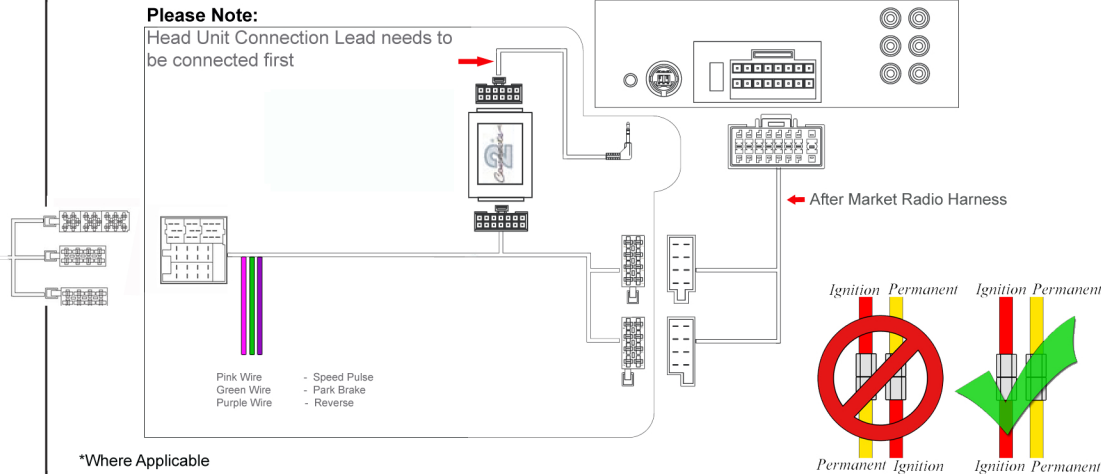

Installation Guide

Part No: CTSFA006.2 Fiat Can-Bus Steering Wheel Control Interface

Vehicle Compatibility:

Steering Wheel Control Functions

Fiat Panda 2003 - 2011

Volume +

Volume -

Seek/Track+

Seek/Track-

* Note All Dates are guide lines only as specifications of vehicles change