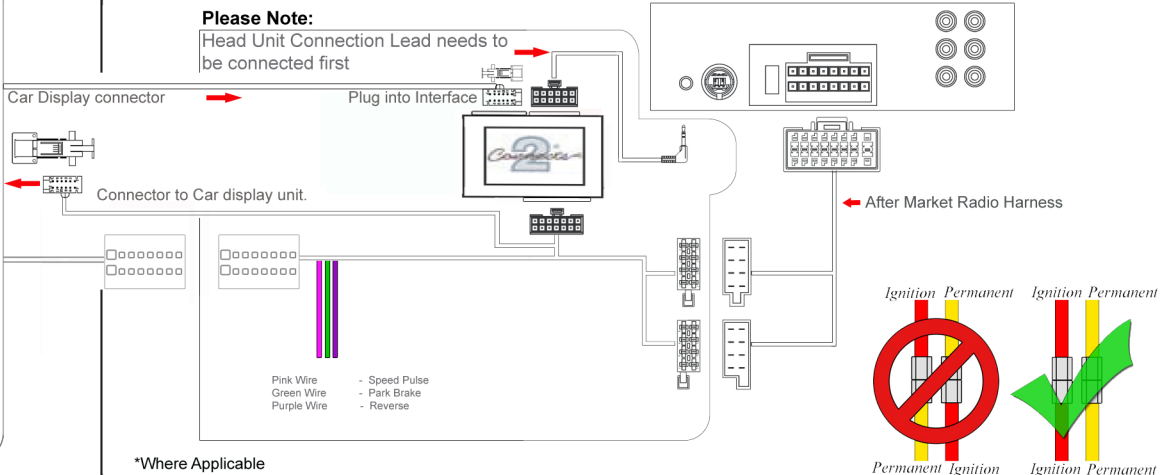

Installation Guide

Part No: CTSFO004.2 Ford Can-Bus Steering Wheel Control Interface

Vehicle Compatibility:

Ford Fiesta 2008 - 2010

Steering Wheel Control Functions

* Note All Dates are guide lines only as specifications of vehicles change

Installation Guide

Part No: CTSFO004.2 Ford Can-Bus Steering Wheel Control Interface

1. To enter menu mode, hold the OK button for 3 seconds
2. To navigate the menu, use the volume up/down and the track up/down buttons. Push the OK button to select
3. Menu mode will be exited automatically after 10 seconds without a button press