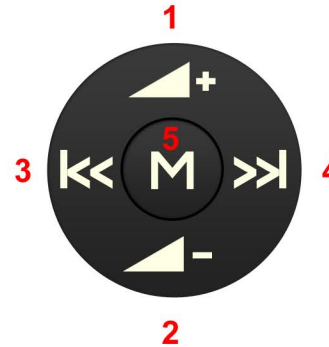

# Vehicle Identification Guide

## Steering wheel control Interface

## Basic Focus/C-Max Display

Part Number: **CTSFO006**

- 1 - Volume +
- 2 - Volume -
- 3 - Track Down / Scan Down
- 4 - Track Up / Scan Up
- 5 - Source