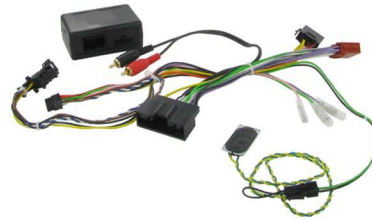

## Steering wheel control Interface

## Basic Focus/C-Max Display

Part Number: **CTSFO006**

- 1 - Volume +
- 2 - Volume -
- 3 - Track Down / Scan Down
- 4 - Track Up / Scan Up
- 5 - Source

## Advanced Focus/C-Max Display

Part Number: **CTSFO007**

- 1 - Volume +
- 2 - Volume -
- 3 - Track Down / Scan Down
- 4 - Track Up / Scan Up
- 5 - Mute