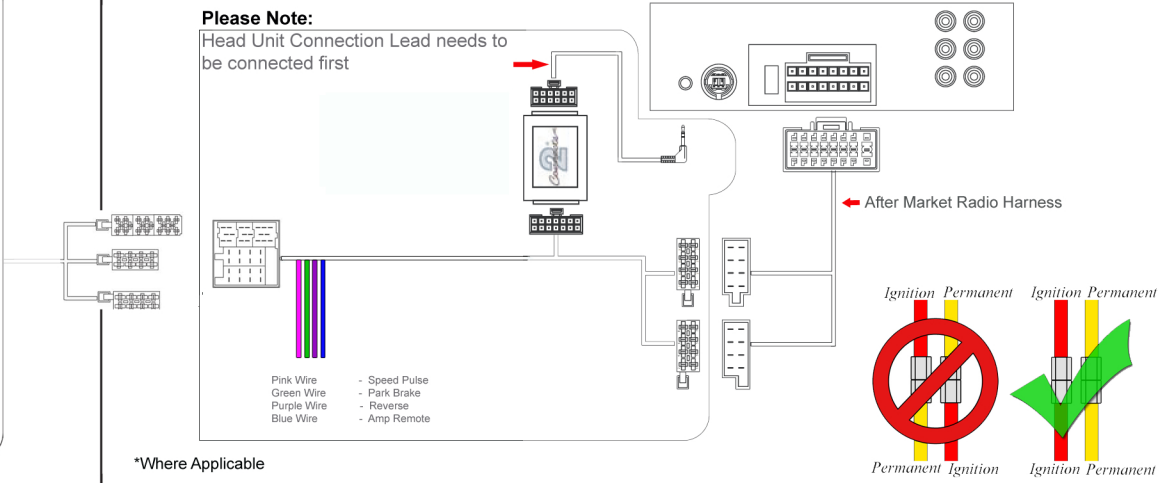

Installation Guide

Part No: CTSFO009.2 Ford Can-Bus Steering Wheel Control Interface

Vehicle Compatibility:

Ford KA 2009 >

Steering Wheel Control Functions

* Note All Dates are guide lines only as specifications of vehicles change