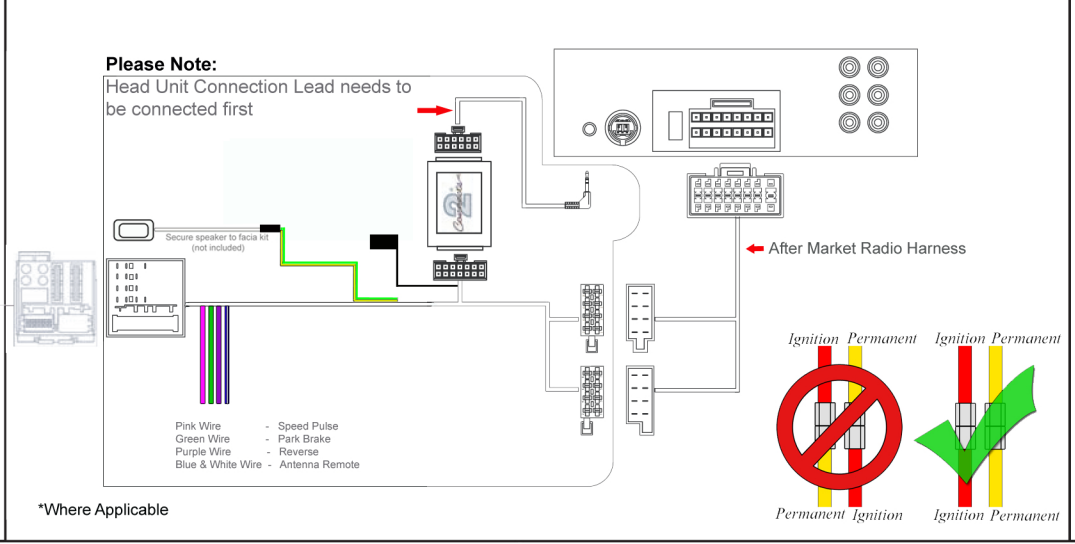

# Installation Guide

Part No: CTSFO011 Ford Can-Bus Steering Wheel Control Interface

## Steering Wheel Control Functions

\* Note All Dates are guide lines only as specifications of vehicles change