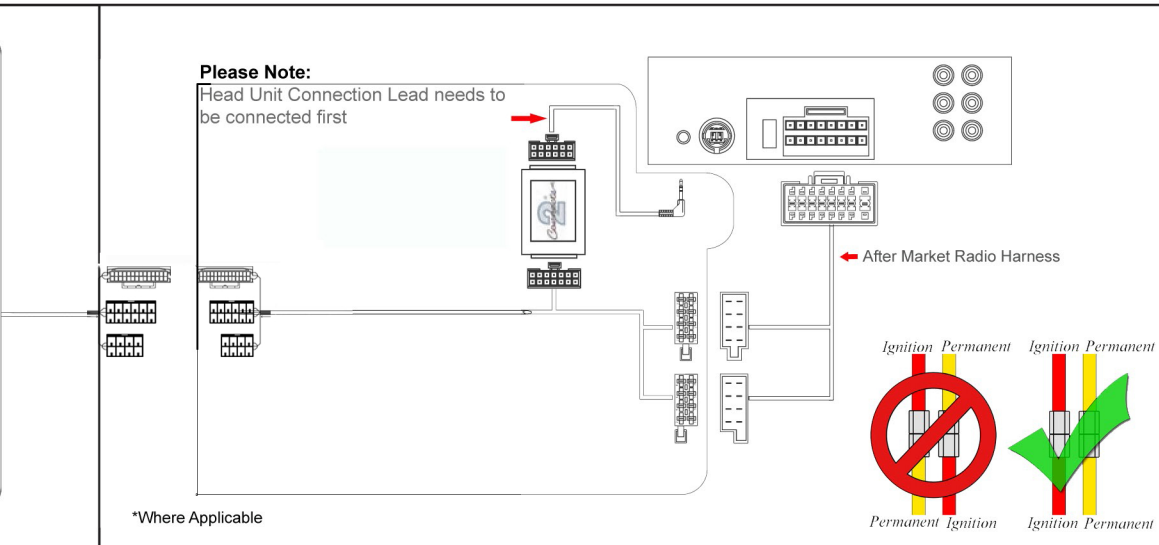

Installation Guide

Part No: CTSSU004.2

Subaru Forester Steering Wheel Control Adapter

Vehicle Compatibility:

Steering Wheel Control Functions

Subaru Forester WRX 2015 >

* Note All Dates are guide lines only as specifications of vehicles change