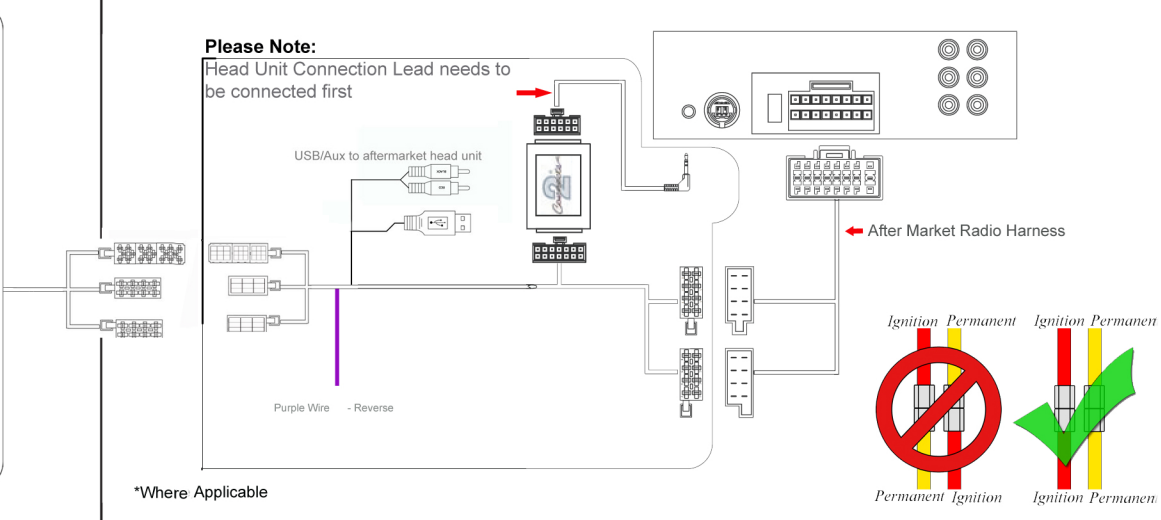

Installation Guide

Part No: **CTSPG016.2**

Peugeot Steering Wheel Control Interface

Vehicle Compatibility:

Peugeot 108 2014 - models with phone buttons

Steering Wheel Control Functions

* Note All Dates are guide lines only as specifications of vehicles change

Images of plugs are for illustration purposes only