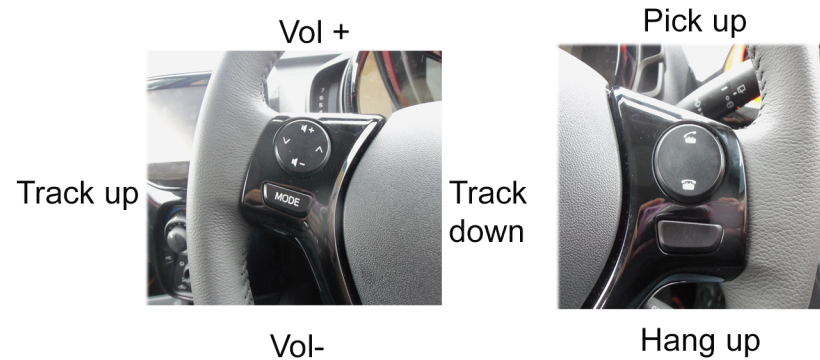

Installation Guide

Part No: **CTSPG016.2**

Peugeot Steering Wheel Control Interface

Vehicle Compatibility:

Peugeot 108 2014 - models with phone buttons

Steering Wheel Control Functions

* Note All Dates are guide lines only as specifications of vehicles change

Images of plugs are for illustration purposes only